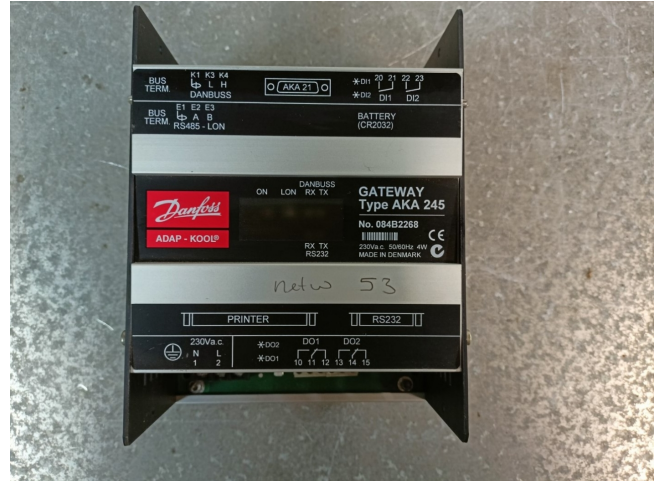

Danfoss AKA 245

Specifications

Merke	Danfoss
Art	AKA 245
Spec.	Gateway
Stock	2

Description

Used Danfoss AKA 245

Gebrauchter Danfoss ADAP-KOOL AKA 245 - 084B2268 gateway.